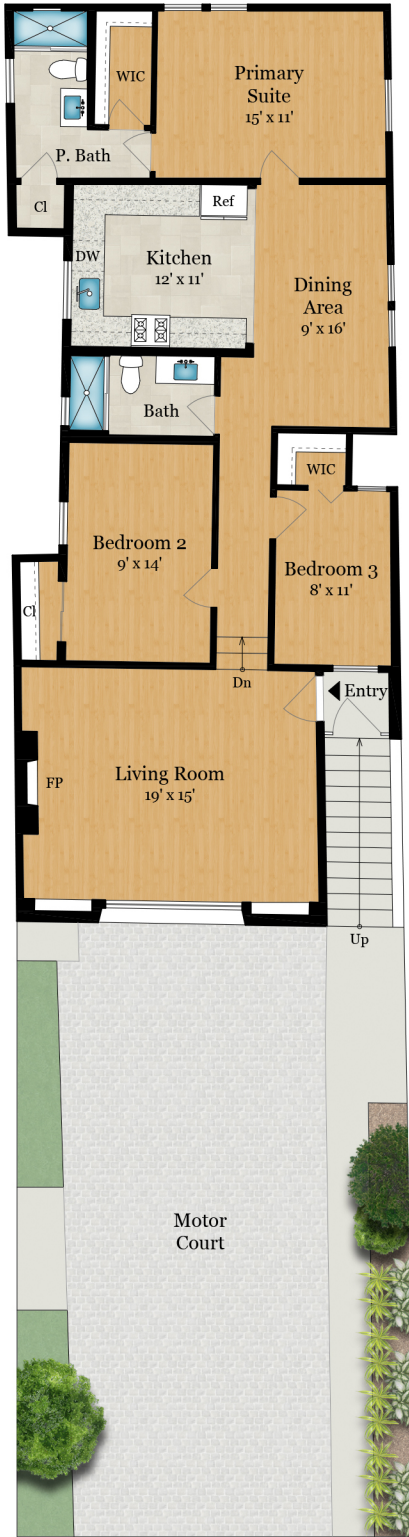

# 225 THERESA STREET

SAN FRANCISCO, CA 94112

**Estimated Total Finished Square Footage: 2,140 SQ FT**

Above-Grade: 2,140 SQ FT Below-Grade: N/A  
 Plus 315 SQ FT Garage on Lower Level  
 Plus 150 SQ FT Storage on Lower Level  
 Calculated per ANSI Standard Z765-2003.

\* Estimated Total Finished & Unfinished Square Footage: 2,605 SQ FT